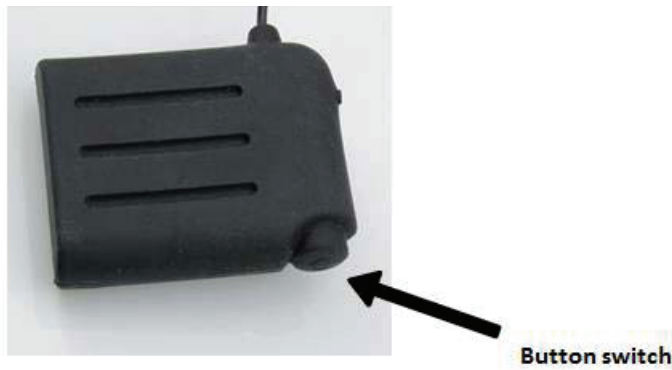

LED Head Torch with Adjustable Beam

Operating Instructions

Insert 4x AA batteries into the battery compartment according to the polarity markings.

Press the ON/OFF switch located at the top right of the battery compartment, to switch the torch on .
Press the ON/Off switch to cycle through the 3 stage light modes. High , Low and Flashing

Press the switch once,
100% ON
Press the switch twice,
50% ON
Press the switch again,
Flashing
Press the switch over again,
OFF

Clip
The lamp head and the battery case can be detached from the headband and worn on your clothes.

Focus

In order to operate the focus of the light beam, pull/push the head of the lamp. Beam may be focused as a Spot or flood light

Headlamp is adjustable to 90° by rotating the lamp head to the desired angle.